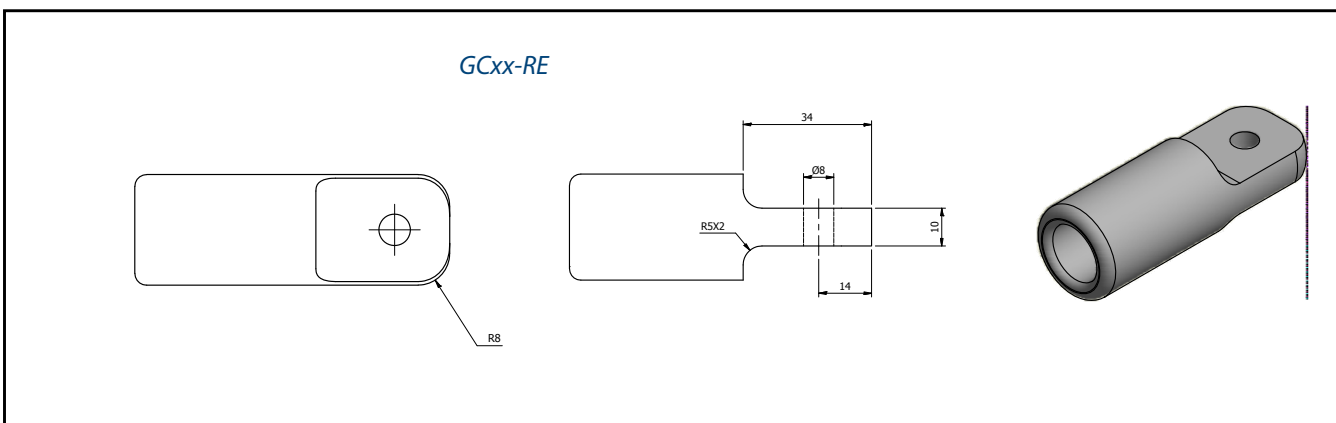

Aluminium		
Art no.	Max load approx	Required pressure
GC16-RE	10kN	500kN
GC16-RF	10kN	500kN
GC18-RE	10kN	500kN
GC18-RF	10kN	500kN