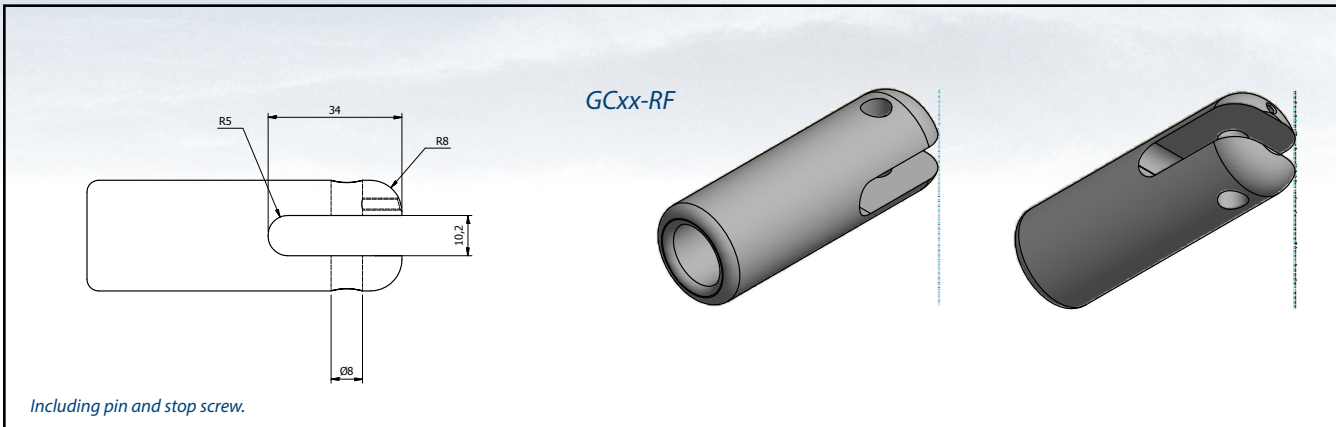

GERRO™ COMBI SYSTEM

GCxx-RF and GCxx-RE

Our "fork" and "eye" connectors are now available for combination rope. Compatible with GCxx-RMU/RSP rope. Use the same die as for the TCK-ferrule to swage GCxx-RF and GC-RE.

GCxx-RF

GCxx-RE

Aluminium		
Art no.	Max load approx	Required pressure
GC16-RE	10kN	500kN
GC16-RF	10kN	500kN
GC18-RE	10kN	500kN
GC18-RF	10kN	500kN